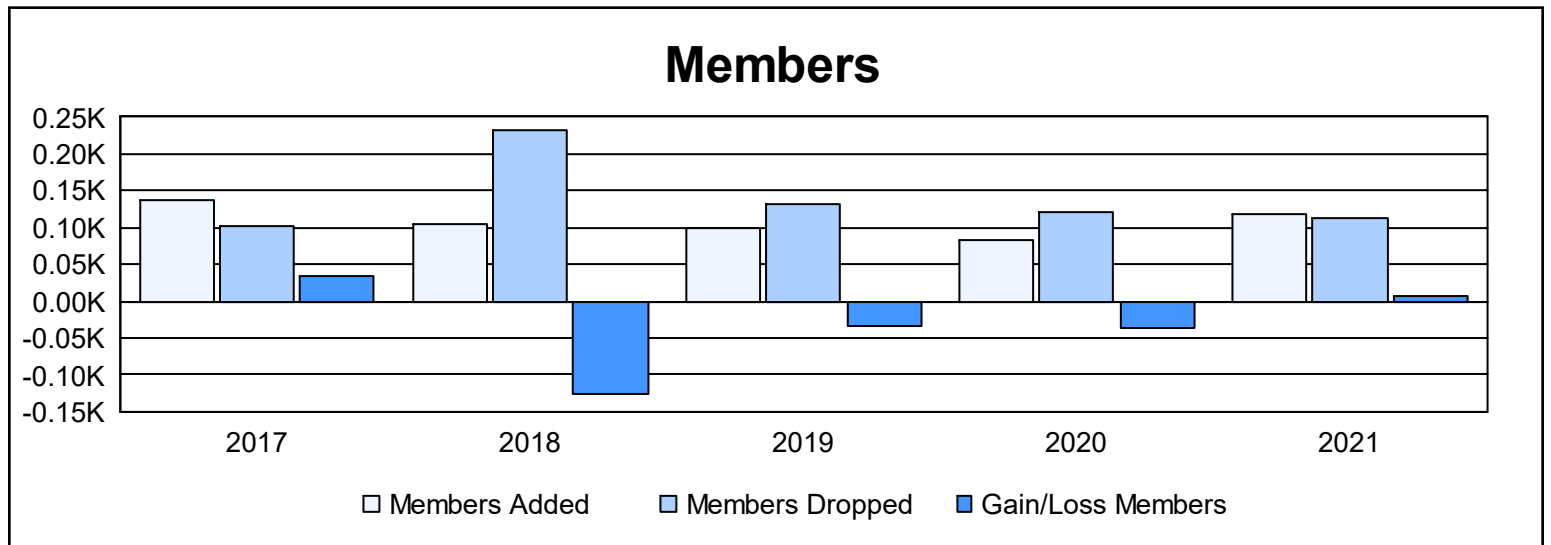

Year	New Clubs	Dropped Clubs	Gain/ Loss Clubs	New Members	Charter Members	Reinstate Members	Transfer Members	Total Member Added	Total Members Dropped	Gain/ Loss Members
2016-2017	2	0	2	86	40	8	3	137	103	34
2017-2018	0	2	-2	66	5	16	19	106	232	-126
2018-2019	0	1	-1	80	4	12	3	99	133	-34
2019-2020	0	0	0	53	2	26	3	84	120	-36
2020-2021	1	0	1	86	24	4	5	119	113	6
<b>Average</b>	<b>1</b>	<b>1</b>	<b>0</b>	<b>74</b>	<b>15</b>	<b>13</b>	<b>7</b>	<b>109</b>	<b>140</b>	<b>-31</b>

### Membership Composition June 2021 Cumulative