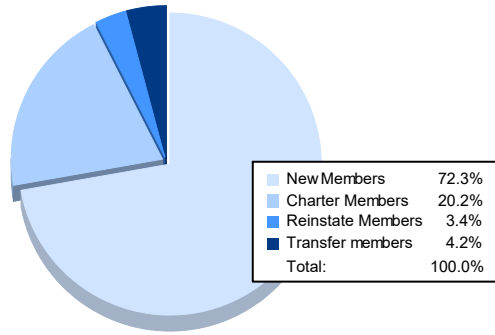

Year	New Clubs	Dropped Clubs	Gain/ Loss Clubs	New Members	Charter Members	Reinstate Members	Transfer Members	Total Member Added	Total Members Dropped	Gain/ Loss Members
2016-2017	2	0	2	86	40	8	3	137	103	34
2017-2018	0	2	-2	66	5	16	19	106	232	-126
2018-2019	0	1	-1	80	4	12	3	99	133	-34
2019-2020	0	0	0	53	2	26	3	84	120	-36
2020-2021	1	0	1	86	24	4	5	119	113	6
<b>Average</b>	<b>1</b>	<b>1</b>	<b>0</b>	<b>74</b>	<b>15</b>	<b>13</b>	<b>7</b>	<b>109</b>	<b>140</b>	<b>-31</b>

### Membership Composition June 2021 Cumulative