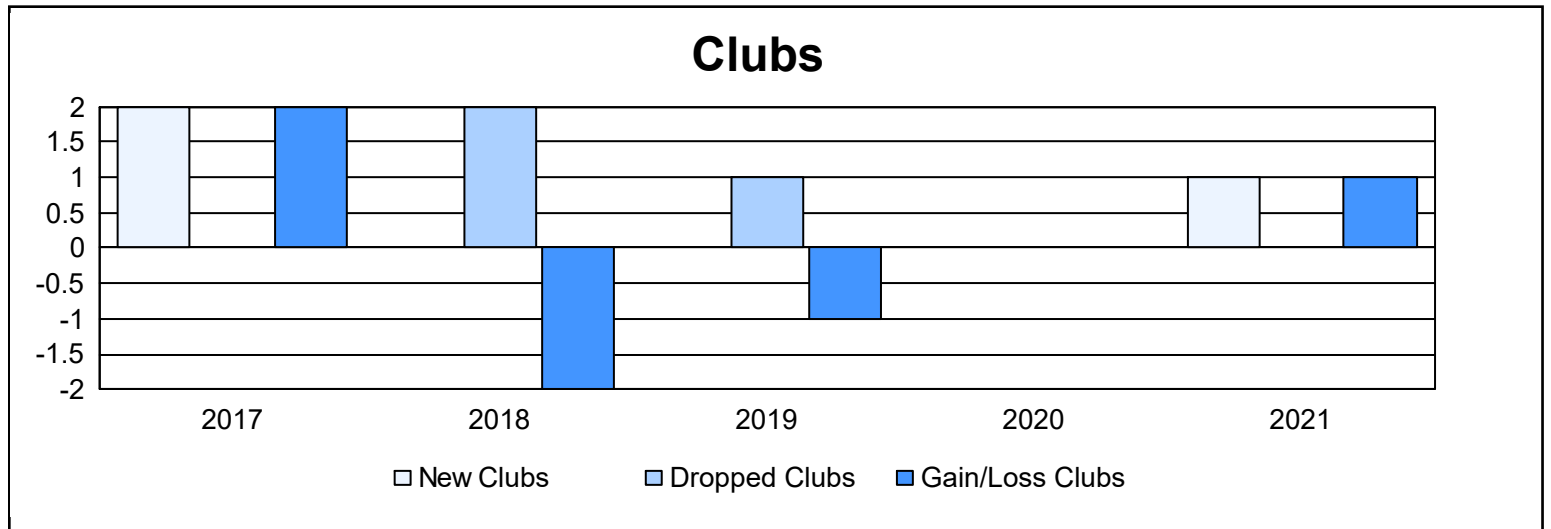

Year	New Clubs	Dropped Clubs	Gain/ Loss Clubs	New Members	Charter Members	Reinstate Members	Transfer Members	Total Member Added	Total Members Dropped	Gain/ Loss Members
2016-2017	2	0	2	86	40	8	3	137	103	34
2017-2018	0	2	-2	66	5	16	19	106	232	-126
2018-2019	0	1	-1	80	4	12	3	99	133	-34
2019-2020	0	0	0	53	2	26	3	84	120	-36
2020-2021	1	0	1	86	24	4	5	119	113	6
<b>Average</b>	<b>1</b>	<b>1</b>	<b>0</b>	<b>74</b>	<b>15</b>	<b>13</b>	<b>7</b>	<b>109</b>	<b>140</b>	<b>-31</b>

### Membership Composition June 2021 Cumulative